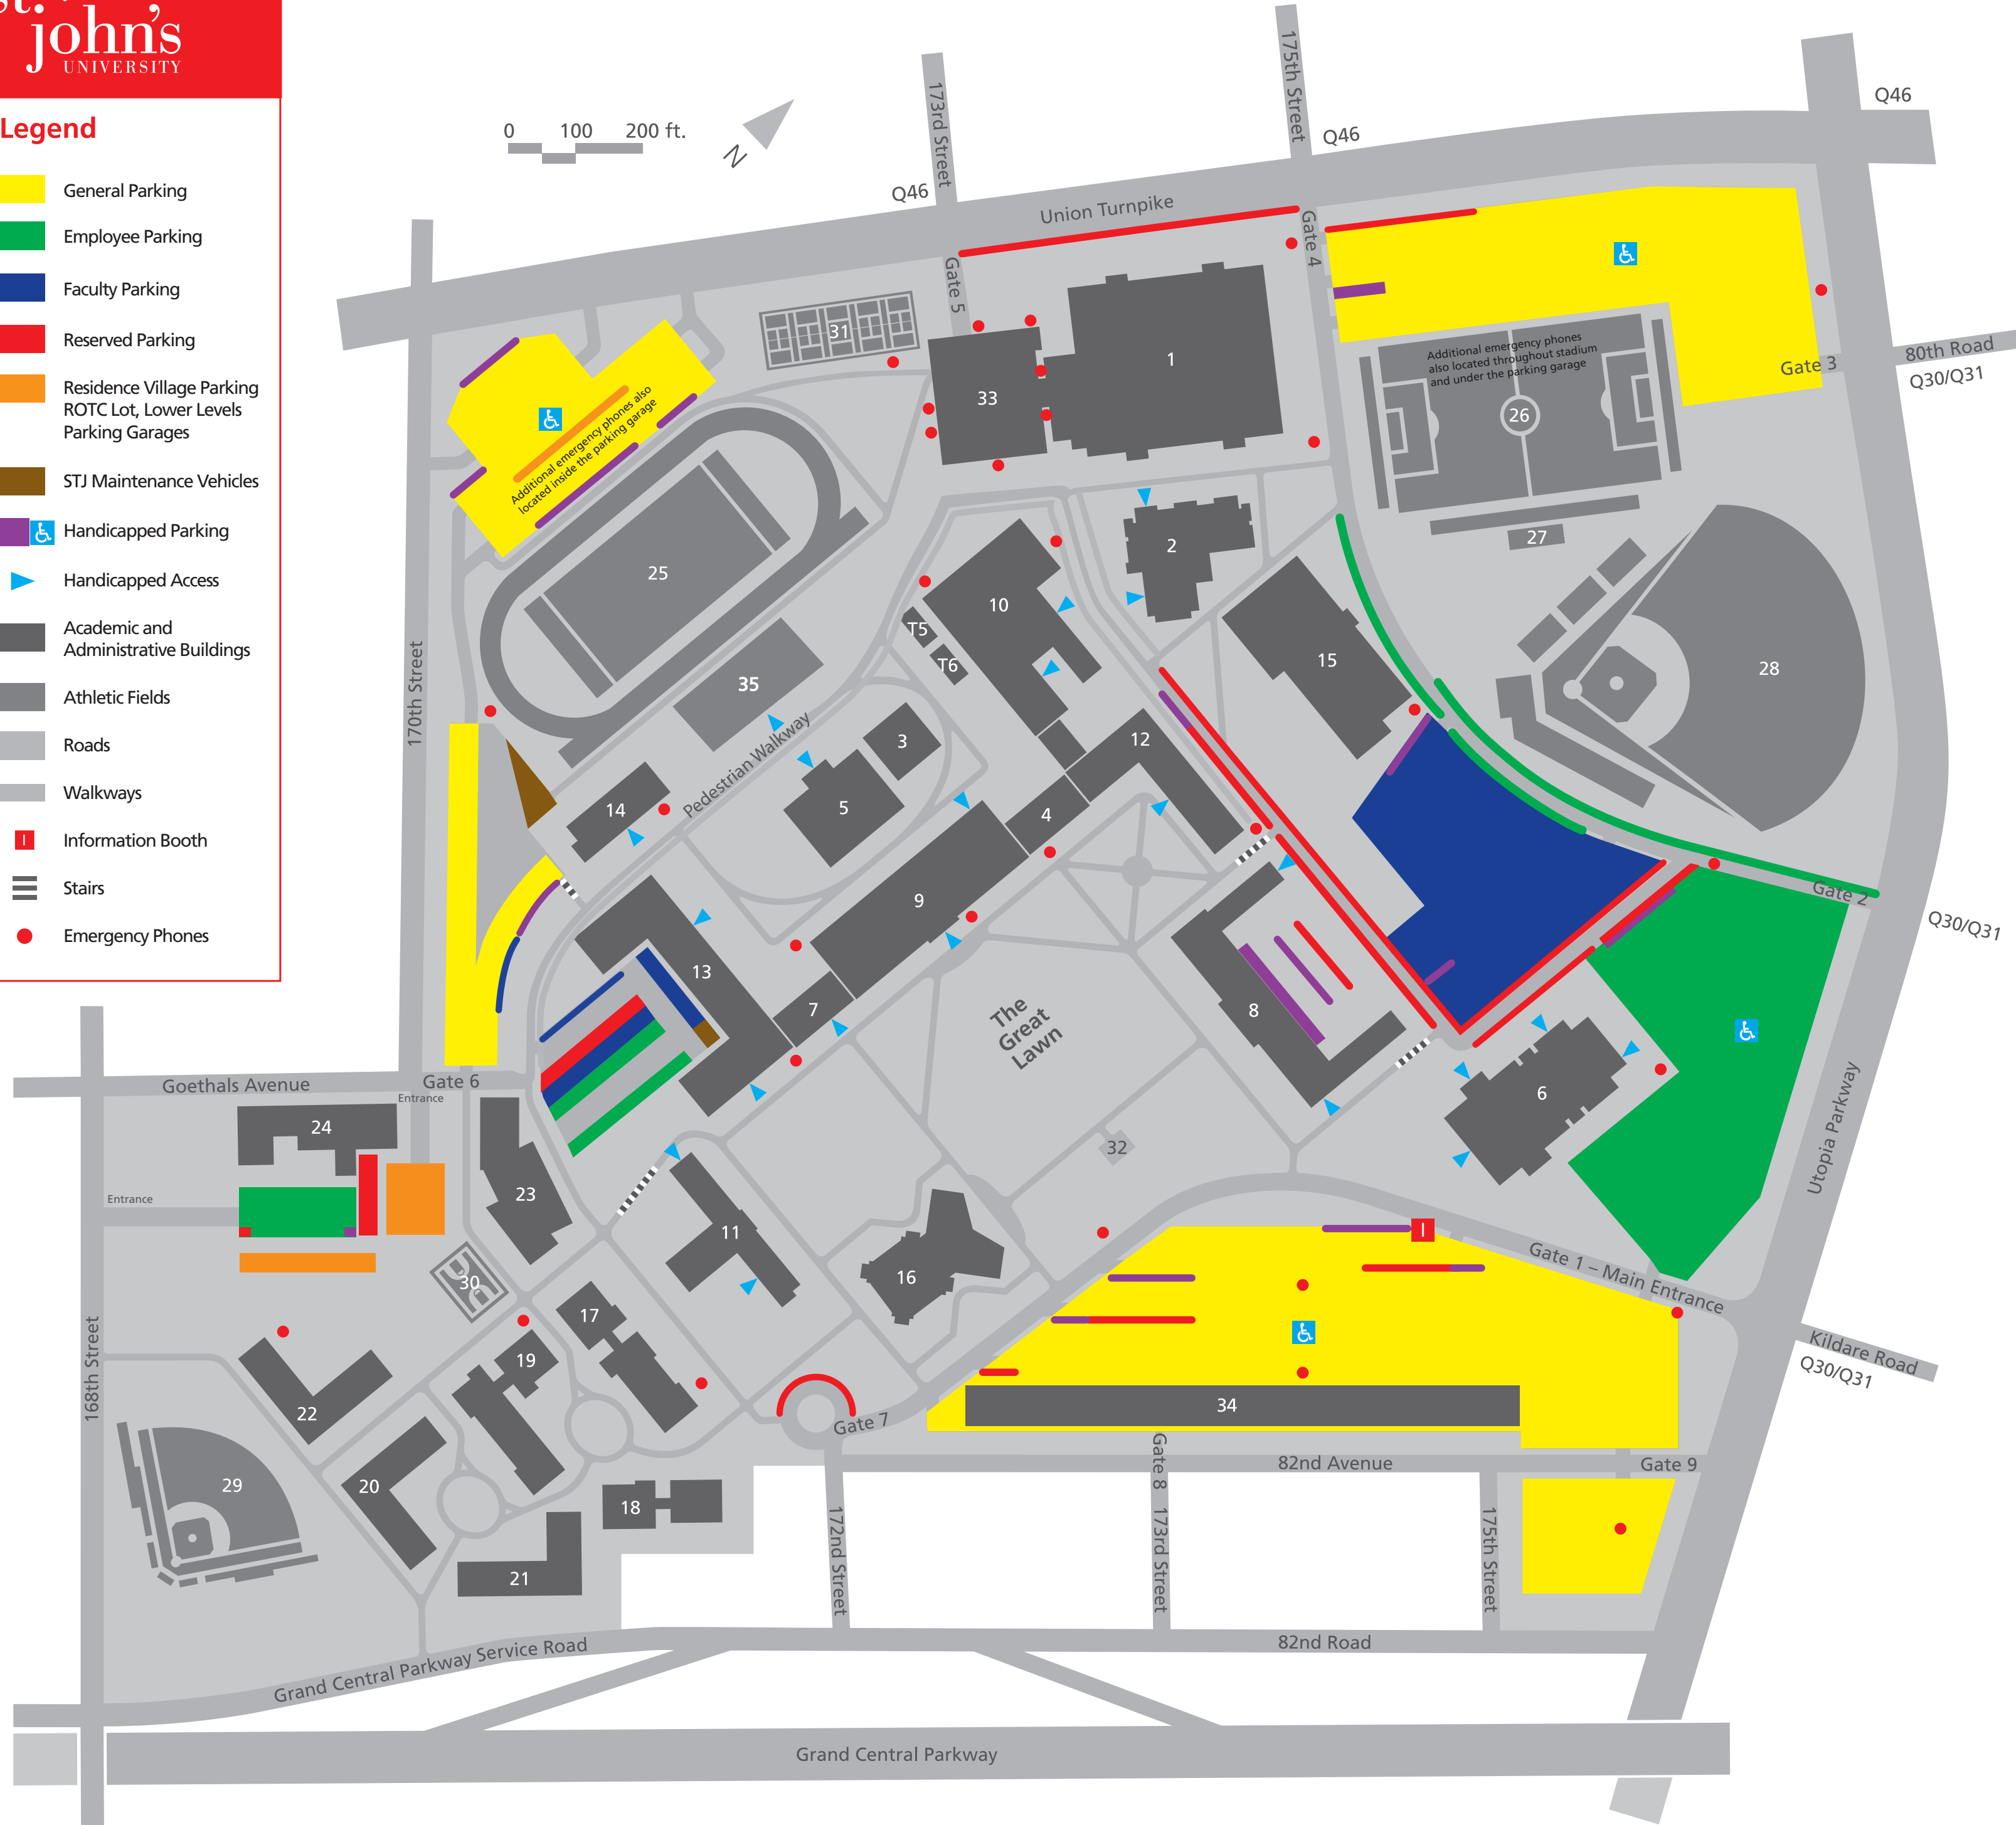

Legend

- General Parking
- Employee Parking
- Faculty Parking
- Reserved Parking
- Residence Village Parking
ROTC Lot, Lower Levels
Parking Garages
- STJ Maintenance Vehicles
- Handicapped Parking
- Handicapped Access
- Academic and Administrative Buildings
- Athletic Fields
- Roads
- Walkways
- Information Booth
- Stairs
- Emergency Phones

Gate Locations

- | | |
|--|--|
| <p>Gate 1
(Main Gate) Utopia Parkway at Kildare Road: Visitor Entrance and Exit Only
Information Booth</p> <p>Gate 2
Utopia Parkway North of Kildare Road</p> <p>Gate 3
Utopia Parkway, foot of 80th Road (Entrance to General Parking Lot A)</p> <p>Gate 4
Union Turnpike at 175th Street (Closest gate to Carnesecca Arena)</p> <p>Gate 5
Union Turnpike at 173rd Street: Exit Only</p> | <p>Gate 6
Goethals Avenue and 170th Street
24 Hour Access</p> <p>Gate 7
172nd Street and 82nd Avenue (Closest gate to Grand Central Parkway)</p> <p>Gate 8
82nd Avenue at 173rd Street: Emergency Use Only</p> <p>Gate 9
Utopia Parkway at 82nd Avenue: Emergency Use Only</p> |
|--|--|